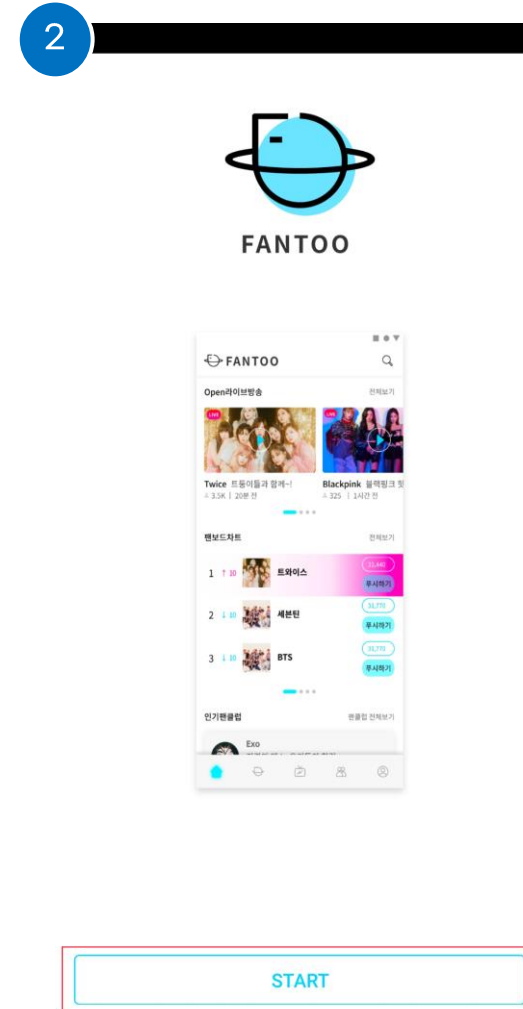

Mobile Phone ONLY

Sign Up in FANTOO

Sign up with Mobile Phone

Start 'Fantoo' app and Click 'START FANTOO'

Click 'START'

Sign up with Mobile Phone

3

FANTOO
Sign-up