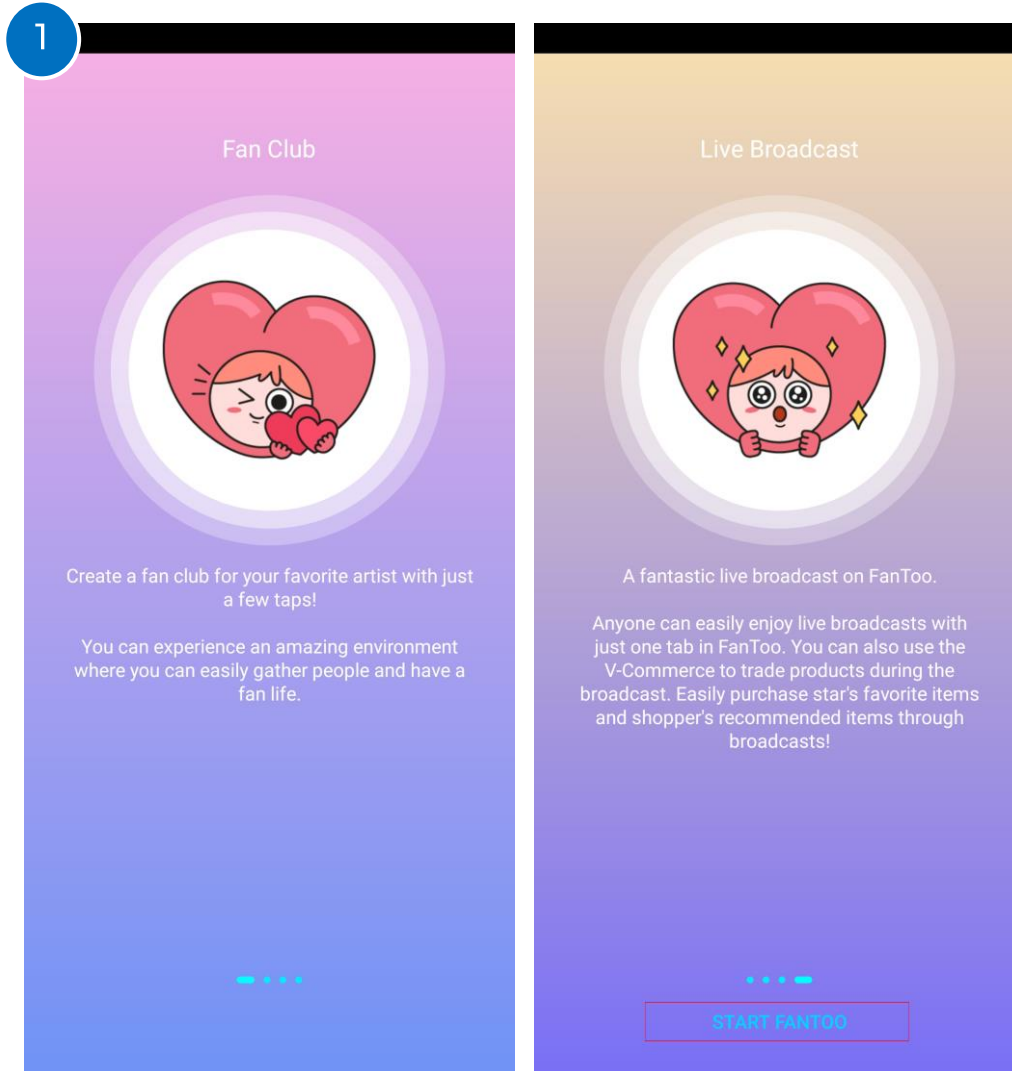

Mobile Phone ONLY

Sign Up in FANTOO

Sign up with Mobile Phone

Start 'Fantoo' app and Click 'START FANTOO'

Click 'START'

Sign up with Mobile Phone

3

FANTOO
Sign-up